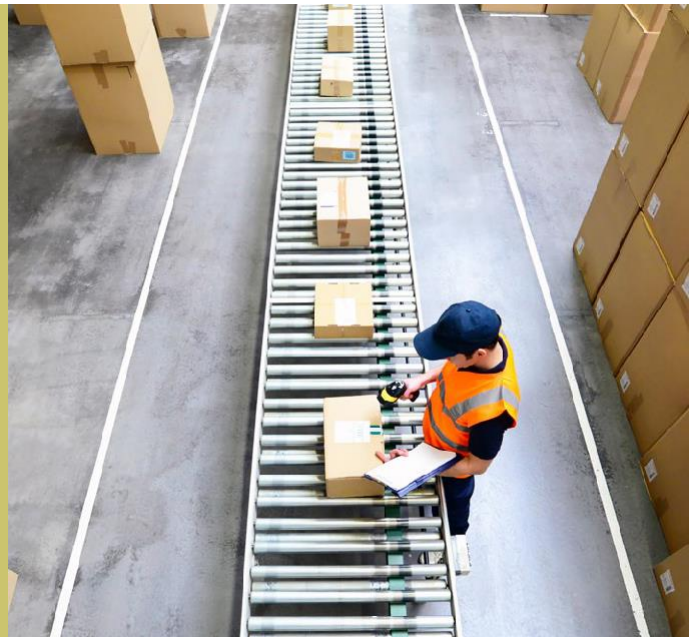

Key features:

- Monitor the location using accurate GPS technology
- Enable the G-sensor and monitor the movements
- Battery powered with efficient power management
- Rechargeable battery
- Small, suitable for assets of all sizes
- Adjustable time interval reports
- Adjustable movement reports, down to every 30 seconds
- Option for Real-Time mode with capability of reports every few seconds
- Set up custom alerts
- Remote management of settings and alerts
- Easy to use, easy to hide, no wiring needed

Explore more features in the **Technical Data Sheet**